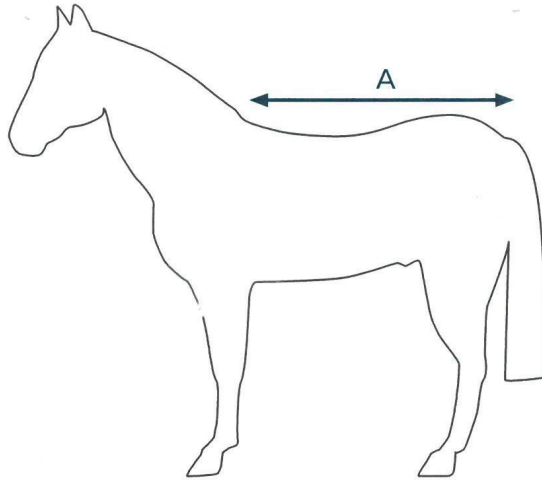

## SIZE CHART FOR RUGS AND BLANKETS

SIZE ON LABEL	A = CM	A = INCHES
5'6	125 cm	66"
6'0	135 cm	72"
6'6	145 cm	78"
6'9	155 cm	81"
7'0	160 cm	84"

## SIZE CHART FOR SADDLE PADS

SIZE ON LABEL	A = CM	A = INCH	B = CM	B = INCH	C = CM	C = INCH
PONY	50 cm	19.7"	61 cm	24"	44 cm	17.3"
JUMPING	57 cm	22.4"	67 cm	26.4"	49.5 cm	19.5"
DRESSAGE	57 cm	22.4"	62 cm	24.4"	55 cm	21.6"

## SIZE CHART FOR KINGSLAND RELIEF PAD