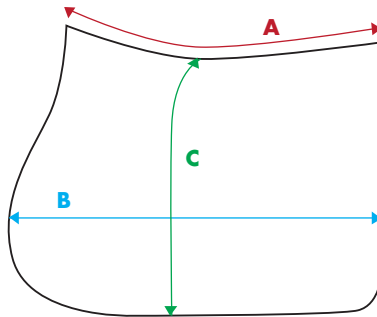

## SIZE CHART FOR RUGS AND BLANKETS

SIZE ON LABEL	A = CM	A = INCHES
5'6	125 cm	66"
6'0	135 cm	72"
6'6	145 cm	78"
6'9	155 cm	81"
7'0	160 cm	84"

## SIZE CHART FOR SADDLE PADS

SIZE ON LABEL	A = CM	A = INCH	B = CM	B = INCH	C = CM	C = INCH
PONY	50 cm	19.7"	61 cm	24"	44 cm	17.3"
JUMPING	57 cm	22.4"	67 cm	26.4"	49.5 cm	19.5"
DRESSAGE	57 cm	22.4"	62 cm	24.4"	55 cm	21.6"

## SIZE CHART FOR KINGSLAND RELIEF PAD